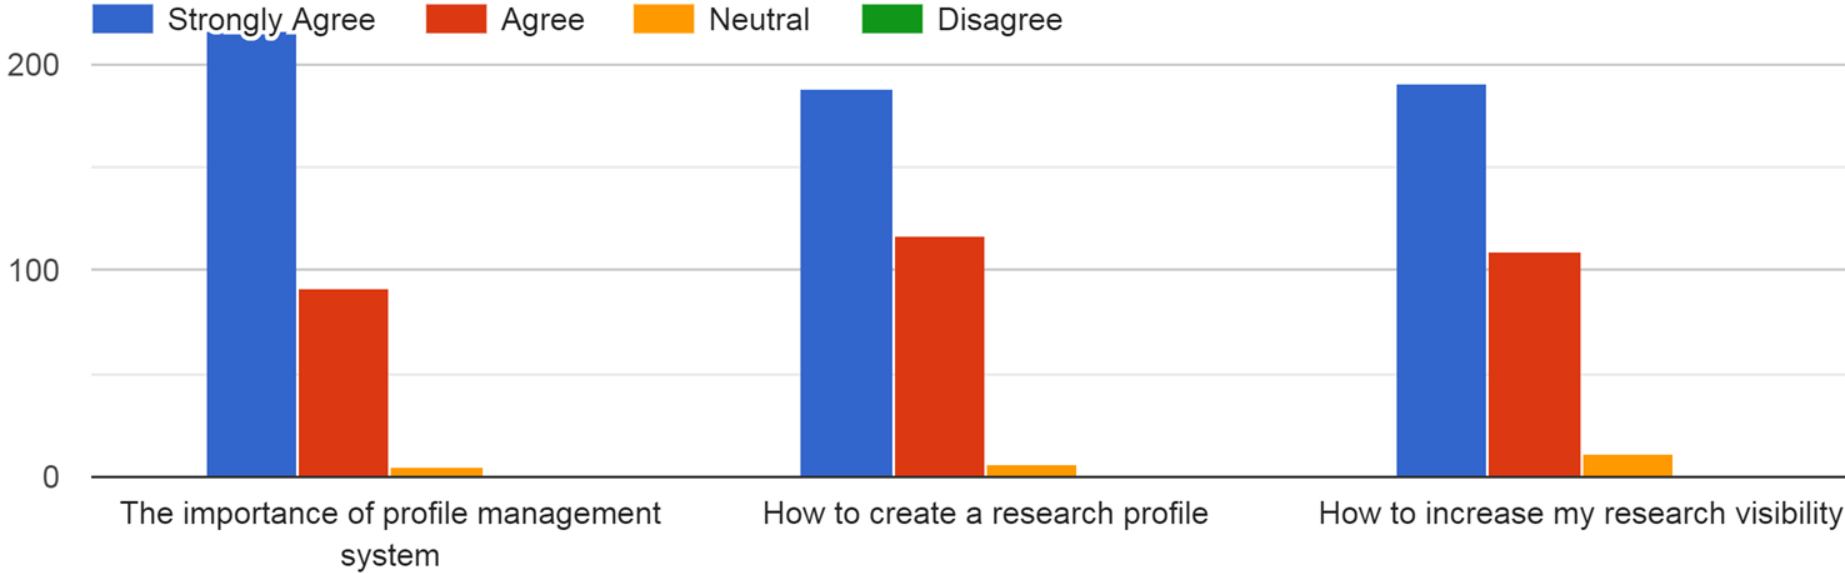

7. Things learned