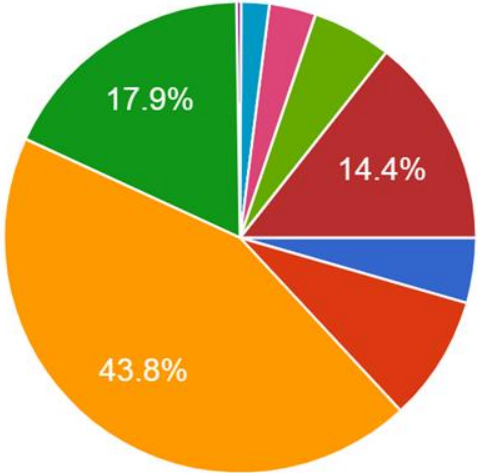

2. Designation

313 responses